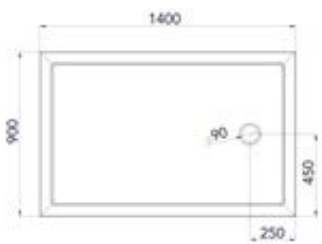

1400 x 900mm