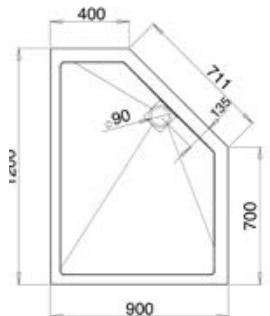

Corner Fitting

Left or Right handing must be specified when ordering

Enclosure Size (mm)	Handing	Adjustment (mm)	Door Code (mm)	Neo-Panels Code	Total Cost ex VAT	Total Cost inc VAT
900 x 900	Left Hand	860 - 875	DXPDB	DXP9PAL	£1951.94	£2342.33
900 x 900	Right Hand	860 - 875	DXPDB	DXP9PAR	£1951.94	£2342.33
1200 x 900	Left Hand	1160 - 1175 & 860 - 875	DXPDB	DXP129PAL	£2168.82	£2602.58
1200 x 900	Right Hand	1160 - 1175 & 860 - 875	DXPDB	DXP129PAR	£2168.82	£2602.58

Left hand

Right hand

Neo-Angle Trays:

See page 86 for full details and pricing

DNT9

DNT129 Left Hand

DNT129 Right Hand

“ Design is not just what it looks like and feels like. Design is how it works. ”