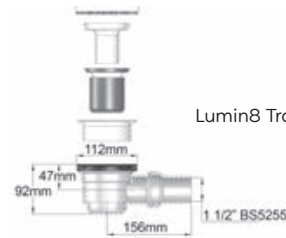

“ 25 litres per minute drainage ”

Anti Slip Trays
 Matt Trays have been tested to:
 BS7976-2:2002+A1:2013 – Slip potential – low DIN 51097:1992 Class C

Features and Benefits

- Ultra low profile
- 50mm nominal height
- Roman Stone Solid Surface Technology
- Gloss gel coated surface and matt satin options
- Includes chrome grid waste and fast flow trap
- Suitable for use with power shower systems rated up to 25 litres per minute