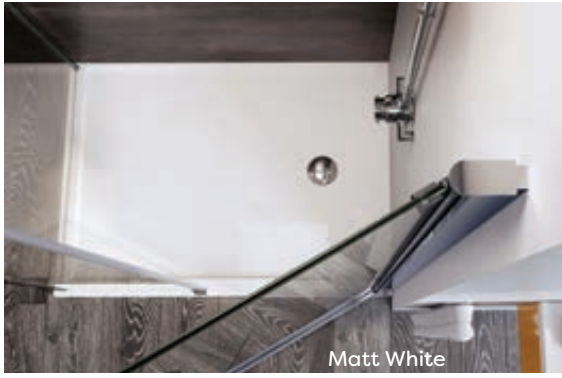

1200 x 800mm

1000 x 800mm