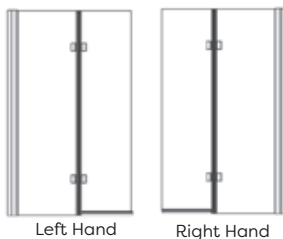

“ As used in top hotels all over the world ”

Description	Frame Colour	Handing	Width (mm)	Adjustments (mm)	Code	Cost ex VAT	Cost inc VAT
Inward Opening Bath Screen	Silver	Left Hand	900	880 - 900	N2BV13SL	£751.45	£901.74
Inward Opening Bath Screen	Silver	Right Hand	900	880 - 900	N2BV13SR	£751.45	£901.74
Inward Opening Bath Screen	Black	Left Hand	900	880 - 900	N2BV13BL	£751.45	£901.74
Inward Opening Bath Screen	Black	Right Hand	900	880 - 900	N2BV13BR	£751.45	£901.74