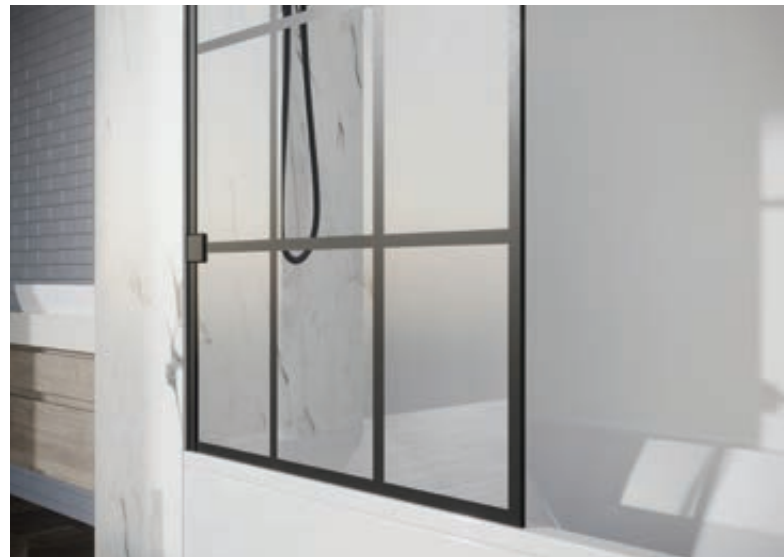

Glass (mm)	Height (mm)	Width (mm)	Adjustment (mm)	Code	Cost ex VAT	Cost inc VAT
10	1500	800	N/A	KLBSGPB	£746.88	£896.25

See page 112 for Black Grid Mirror information