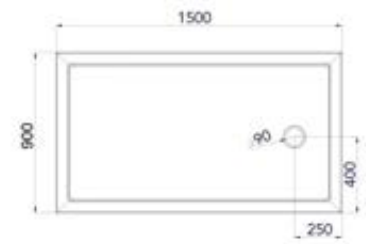

1500 x 900mm