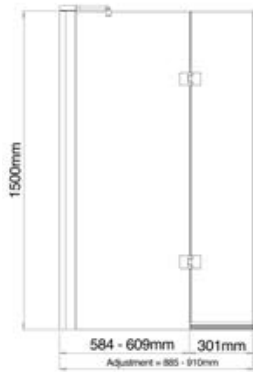

Innov8 Outward Folding Bath Screen N2BV213SL

Left Hand illustration

Please note this outward opening panel stops at 90° to avoid colliding with any furniture - ideal for small compact bathrooms and hotel rooms