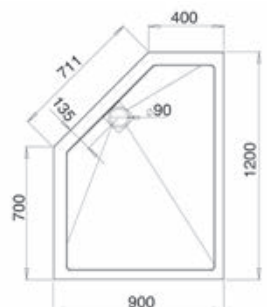

900 x 900mm
Quadrant

Neo Angle Trays

DNT9

DNT129 Right Hand

DNT129 Left Hand

Features and Benefits

- Ultra low profile 40mm nominal height
- Gloss or Matt* finish available in white
- Manufactured using Roman Stone Solid Surface Technology