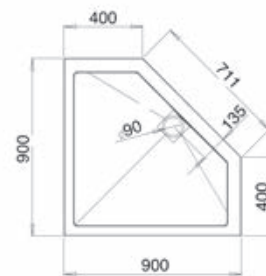

900 x 900mm
Quadrant

Neo Angle Trays

DNT9

DNT129 Right Hand

DNT129 Left Hand

Features and Benefits

- Ultra low profile 40mm nominal height
- Gloss or Matt* finish available in white
- Manufactured using Roman Stone Solid Surface Technology