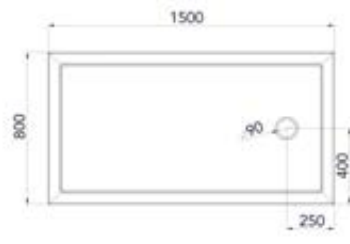

1500 x 800mm