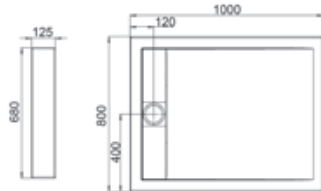

1000 x 800mm