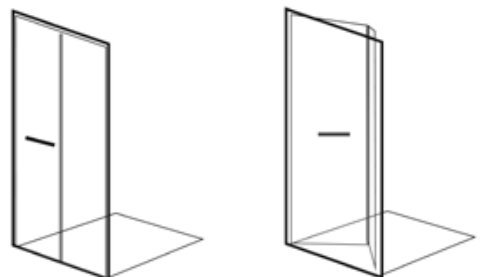

Door Styles

Quadrant

The Quadrant shaped enclosure will sit beautifully in the corner of your bathroom, making it an ideal solution for the smaller bathroom. It incorporates unobtrusive sliding doors.

Sliding Door

The sliding door action offers wide and easy access, with no protrusion into the bathroom or showering area.

Neo-Angle

This flexible design allows for inward or outward opening door entry. It presents a unique footprint, to work around existing fixtures and fittings.

Bi-Fold Door

Inward opening door presents a flexible space saving solution. Avoids existing fixtures and fittings in the bathroom area.

Pivot Doors

Outward opening door, takes up minimal external space due to the positioning of the hinge point, meaning it protrudes less into the bathroom space.