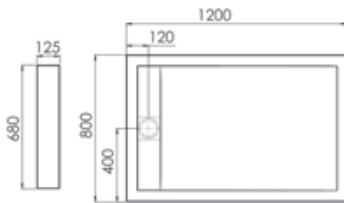

1200 x 800mm