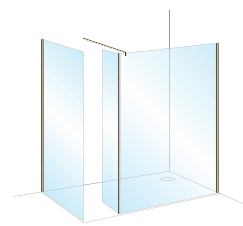

- x2 Corner Panels
- Fixed Deflector
- Low Level Brace kit