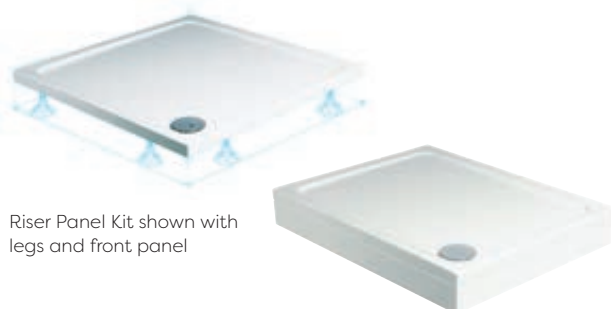

Roman Trays

Acrylic Capped Stone

Chrome plated domed waste

Features and Benefits

- Low profile - only 40mm in height
- Available with optional leg kits to create raised version
- Manufactured using Roman Stone Solid Surface Technology
- Gloss finish
- Height of panel kits 95mm
- 90mm Domed Waste included

Square

Rectangle

The power shower approved, easy clean, 90mm rapid drain outlet works with the sleek lines of the tray, allowing up to 32 litres of water to be carried away per minute. Manufactured from composite resin capped acrylic it is easy to install as it offers the option of flat to floor or raised on legs installation.