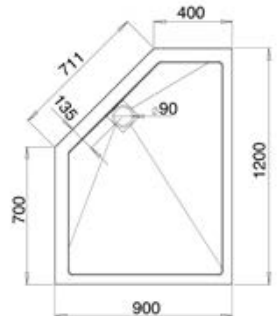

Corner Fitting

Left or Right handing must be specified when ordering

Enclosure Size (mm)	Handing	Adjustment (mm)	Door Code (mm)	Neo-Panels Code	Total Cost ex VAT	Total Cost inc VAT
900 x 900	Left Hand	860 - 875	DXPDB	DXP9PAL	£1951.94	£2342.33
900 x 900	Right Hand	860 - 875	DXPDB	DXP9PAR	£1951.94	£2342.33
1200 x 900	Left Hand	1160 - 1175 & 860 - 875	DXPDB	DXP129PAL	£2168.82	£2602.58
1200 x 900	Right Hand	1160 - 1175 & 860 - 875	DXPDB	DXP129PAR	£2168.82	£2602.58

Left hand

Right hand

Neo-Angle Trays:

See page 86 for full details and pricing

DNT9

DNT129 Left Hand

DNT129 Right Hand

“ Design is not just what it looks like and feels like. Design is how it works. ”