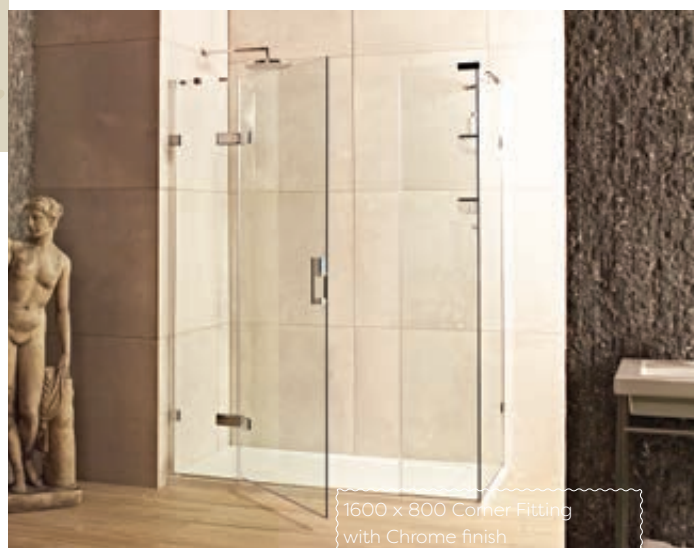

1600 x 800 Corner Fitting with Chrome finish

8mm Door, In-Line Panel and Side Panel: KLHDR13S, KLHR1613S and KHR813S

1600 x 800 Gloss Infinity Tray: IAG168

Shower Basket: RSB01

Alcove Fitting Add your preferred colour letter to codes

Glass (mm)	Enclosure Size (mm)	Adjustment (mm)	Aperture (mm)	Door Code	In-Line Panel Code	Total Cost ex VAT	Total Cost inc VAT
8	1200	1166 - 1194	653	KLHD13	KLH1213	£1649.36	£1979.23
8	1400	1366 - 1394	653	KLHD13	KLH1413	£1786.84	£2144.21
8	1600	1566 - 1594	653	KLHD13	KLH1613	£1924.27	£2309.13
10	1200	1166 - 1194	653	TLHD13	TLH1213	£1843.42	£2212.11
10	1400	1366 - 1394	653	TLHD13	TLH1413	£1997.05	£2396.46
10	1600	1566 - 1594	653	TLHD13	TLH1613	£2150.67	£2580.80

Compatible Trays	Page
Roman Anti-Slip Trays	82 - 83
Roman Infinity Trays	84 - 85
Roman Low Level Trays	88 - 89

Corner Fitting Add your preferred colour letter to codes

Glass (mm)	Enclosure Size (mm)	Adjustment (mm) Door and In-Line Panel	Adjustment (mm) Side Panel	Aperture (mm)	Door Code	In-Line Panel Code	Side Panel Code	Total Cost ex VAT	Total Cost inc VAT
8	1200 x 800	1173 - 1187	773 - 787	653	KLHDR13	KLHR1213	KHR813	£2281.05	£2737.26
8	1200 x 900	1173 - 1187	873 - 887	653	KLHDR13	KLHR1213	KHR913	£2349.38	£2819.26
8	1400 x 800	1373 - 1387	773 - 787	653	KLHDR13	KLHR1413	KHR813	£2353.87	£2824.64
8	1400 x 900	1373 - 1387	873 - 887	653	KLHDR13	KLHR1413	KHR913	£2422.20	£2906.64
8	1600 x 800	1573 - 1587	773 - 787	653	KLHDR13	KLHR1613	KHR813	£2572.15	£3086.58
8	1600 x 900	1573 - 1587	873 - 887	653	KLHDR13	KLHR1613	KHR913	£2640.48	£3168.58
10	1200 x 800	1173 - 1187	773 - 787	653	TLHDR13	TLHR1213	THR813	£2407.81	£2889.37
10	1200 x 900	1173 - 1187	873 - 887	653	TLHDR13	TLHR1213	THR913	£2479.92	£2975.90
10	1400 x 800	1373 - 1387	773 - 787	653	TLHDR13	TLHR1413	THR813	£2484.66	£2981.59
10	1400 x 900	1373 - 1387	873 - 887	653	TLHDR13	TLHR1413	THR913	£2556.76	£3068.12
10	1600 x 800	1573 - 1587	773 - 787	653	TLHDR13	TLHR1613	THR813	£2715.08	£3258.09
10	1600 x 900	1573 - 1587	873 - 887	653	TLHDR13	TLHR1613	THR913	£2787.18	£3344.62

*In-Line Panel Code is pack of 2 panels