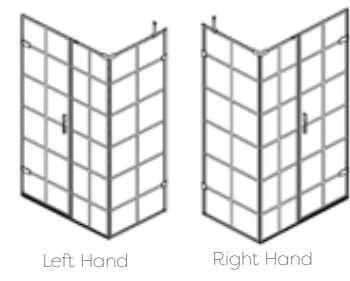

Enclosure Size (mm)	Handing	Adjustment (mm)	Aperture (mm)	Door Code	In-Line Panel Code	Side Panel Code	Total Cost ex VAT	Total Cost inc VAT
1000 x 800	Left hand	773 - 787	667	TL1HDRBGBL	TL1HR10BGBL	THR8BGBL	£2405.04	£2886.05
1000 x 800	Right hand	773 - 787	667	TL1HDRBGBR	TL1HR10BGBR	THR8BGBR	£2405.04	£2886.05
1000 x 900	Left hand	873 - 887	667	TL1HDRBGBL	TL1HR10BGBL	THR9BGBL	£2487.97	£2985.56
1000 x 900	Right hand	873 - 887	667	TL1HDRBGBR	TL1HR10BGBR	THR9BGBR	£2487.97	£2985.56
1200 x 800	Left hand	773 - 787	667	TL1HDRBGBL	TL1HR12BGBL	THR8BGBL	£2653.82	£3184.58
1200 x 800	Right hand	773 - 787	667	TL1HDRBGBR	TL1HR12BGBR	THR8BGBR	£2653.82	£3184.58
1200 x 900	Left hand	873 - 887	667	TL1HDRBGBL	TL1HR12BGBL	THR9BGBL	£2736.75	£3284.09
1200 x 900	Right hand	873 - 887	667	TL1HDRBGBR	TL1HR12BGBR	THR9BGBR	£2736.75	£3284.09
1400 x 800	Left hand	773 - 787	667	TL1HDRBGBL	TL1HR14BGBL	THR8BGBL	£2736.76	£3284.11
1400 x 800	Right hand	773 - 787	667	TL1HDRBGBR	TL1HR14BGBR	THR8BGBR	£2736.76	£3284.11
1400 x 900	Left hand	873 - 887	667	TL1HDRBGBL	TL1HR14BGBL	THR9BGBL	£2819.69	£3383.62
1400 x 900	Right hand	873 - 887	667	TL1HDRBGBR	TL1HR14BGBR	THR9BGBR	£2819.69	£3383.62
1600 x 800	Left hand	773 - 787	667	TL1HDRBGBL	TL1HR16BGBL	THR8BGBL	£2985.54	£3582.65
1600 x 800	Right hand	773 - 787	667	TL1HDRBGBR	TL1HR16BGBR	THR8BGBR	£2985.54	£3582.65
1600 x 900	Left hand	873 - 887	667	TL1HDRBGBL	TL1HR16BGBL	THR9BGBL	£3068.47	£3682.17
1600 x 900	Right hand	873 - 887	667	TL1HDRBGBR	TL1HR16BGBR	THR9BGBR	£3068.47	£3682.17