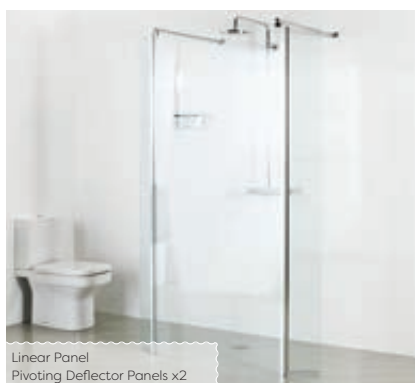

Corner Panel x2
Fixed Deflector Panel
Low Level Brace with
Side Panel Brace

Corner Panel x2
Glass to Glass Panel
Pivoting Deflector Panel
Low Level Brace x2

Linear Panel
Pivoting Deflector Panels x2