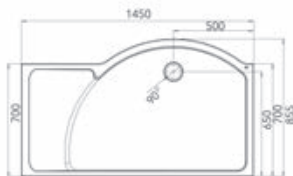

Left Hand FCT1L

All Lumin8 Trays are right or left handed depending upon requirements.
Please ensure you order the correct code for the handing required.

LH = Left Hand RH = Right Hand

Anti-Slip options*

Lumin8 1700 Colossus Tray

Size (mm)	Tray Colour	Finish	Code	Cost ex VAT	Cost inc VAT
1700 x 700 LH	White	Matt	FC1L*	£823.63	£988.35
1700 x 700 RH	White	Matt	FC1R*	£823.63	£988.35
1700 x 700 LH	White	Gloss	FCG1L	£862.84	£1035.41
1700 x 700 RH	White	Gloss	FCG1R	£862.84	£1035.41

Lumin8 1600 Colossus Tray

Size (mm)	Tray Colour	Finish	Code	Cost ex VAT	Cost inc VAT
1600 x 800 LH	White	Matt	V8GTLW*	£823.63	£988.35
1600 x 800 LH	Grey	Matt	V8GTLG*	£823.63	£988.35
1600 x 800 RH	White	Matt	V8GTRW*	£823.63	£988.35
1600 x 800 RH	Grey	Matt	V8GTRG*	£823.63	£988.35

Lumin8 1450 Colossus Tray

Size (mm)	Tray Colour	Finish	Code	Cost ex VAT	Cost inc VAT
1450 x 700 LH	White	Matt	FCT1L*	£800.10	£960.12
1450 x 700 RH	White	Matt	FCT1R*	£800.10	£960.12
1450 x 700 LH	White	Gloss	FCTG1L	£839.30	£1007.16
1450 x 700 RH	White	Gloss	FCTG1R	£839.30	£1007.16

Lumin8

Curved Panel Tray

(see pages 78 - 79 for Lumin8 Curved Wetroom Panel details)