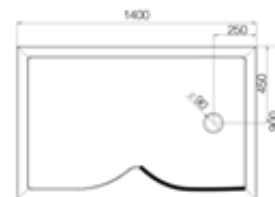

1400 V8HTR - Right Hand Low Level Tray

Tray handing must be specified - see page 87 for tray information