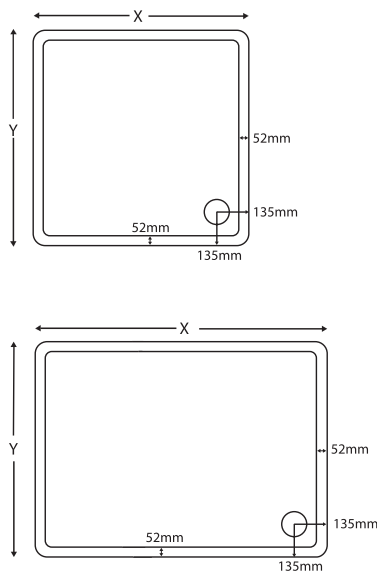

Riser Panel Kit shown with legs and front panel

Size (mm) X	Size (mm) Y	Tray Code	Optional Riser Kit Code	Cost ex VAT	Cost inc VAT
Roman Square Tray					
760mm	x 760mm	RLT76	RTPK03	£187.41	£224.89
800mm	x 800mm	RLT80	RTPK03	£216.89	£260.26
900mm	x 900mm	RLT90	RTPK03	£294.97	£353.96
1000mm	x 1000mm	RLT100	RTPK04	£468.46	£562.15
Roman Rectangle Tray					
900mm	x 760mm	RLT79	RTPK03	£312.30	£374.76
1000mm	x 760mm	RLT107	RTPK03	£320.98	£385.18
1000mm	x 800mm	RLT108	RTPK03	£347.03	£416.43
1000mm	x 900mm	RLT109	RTPK03	£355.69	£426.82
1100mm	x 800mm	RLT118	RTPK03	£355.69	£426.82
1100mm	x 900mm	RLT119	RTPK03	£355.69	£426.82
1200mm	x 760mm	RLT127	RTPK03	£338.34	£406.01
1200mm	x 800mm	RLT128	RTPK03	£338.34	£406.01
1200mm	x 900mm	RLT129	RTPK03	£381.72	£458.07
1400mm	x 900mm	RLT149	RTPK04	£546.56	£655.87
1500mm	x 800mm	RLT158	RTPK04	£615.95	£739.13
1600mm	x 800mm	RLT168	RTPK04	£676.68	£812.01
1700mm	x 800mm	RLT178	RTPK04	£711.39	£853.67
1800mm	x 800mm	RLT188	RTPK04	£780.98	£937.17
Riser Kits and Waste					
1200mm Square / Rectangle Panel Kit + feet			RTPK03	£130.13	£156.16
1800mm Rectangle Panel Kit + feet			RTPK04	£130.13	£156.16
Roman Tray Waste (90mm)			RTW	£52.06	£62.48