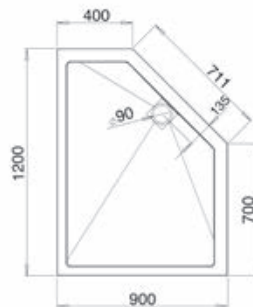

900 x 900mm
Quadrant

Neo Angle Trays

DNT9

DNT129 Right Hand

DNT129 Left Hand

Features and Benefits

- Ultra low profile 40mm nominal height
- Gloss or Matt* finish available in white
- Manufactured using Roman Stone Solid Surface Technology