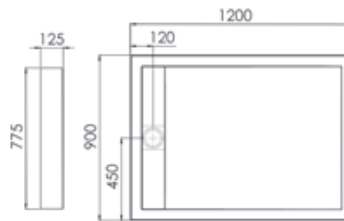

1200 x 900mm