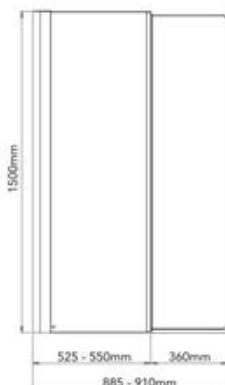

“ Its discreet inward folding panel ensures it avoids contact with all existing bathroom furniture ”

Description	Width Open (mm)	Width Closed (mm)	Adjustments (mm)	Code	Cost ex VAT	Cost inc VAT
Chrome Frame	885 - 910	525 - 550	885 - 910	V8BV13S	£490.26	£588.31
Black Frame	885 - 910	525 - 550	885 - 910	V8BV13B	£490.26	£588.31