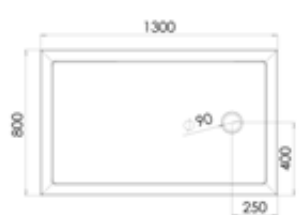

Tray Size (mm)	Description	Finish	White Tray Code	Grey Tray Code	Cost ex VAT	Cost inc VAT
1000 x 800	Anti-Slip Tray	Matt	RST108	RST108MG	£508.41	£610.09
1200 x 800	Anti-Slip Tray	Matt	RST128	RST128MG	£579.13	£694.95
1200 x 900	Anti-Slip Tray	Matt	RST129	RST129MG	£603.20	£723.84
1300 x 800	Anti-Slip Tray	Matt	RST138	RST138MG	£639.32	£767.18
1400 x 900	Anti-Slip Tray	Matt	RST149	RST149MG	£675.44	£810.53
1500 x 700	Anti-Slip Tray	Matt	RST157	RST157MG	£687.08	£824.50
1500 x 800	Anti-Slip Tray	Matt	RST158	RST158MG	£687.08	£824.50
1500 x 900	Anti-Slip Tray	Matt	RST159	RST159MG	£699.52	£839.43
1600 x 700	Anti-Slip Tray	Matt	RST167	RST167MG	£699.52	£839.43
1600 x 800	Anti-Slip Tray	Matt	RST168	RST168MG	£699.52	£839.43
1700 x 800	Anti-Slip Tray	Matt	RST178	RST178MG	£711.95	£854.34
PLINTH AND LEG SET						
Standard Riser Kit			RSTRK01	RSTRK02	£225.62	£270.75