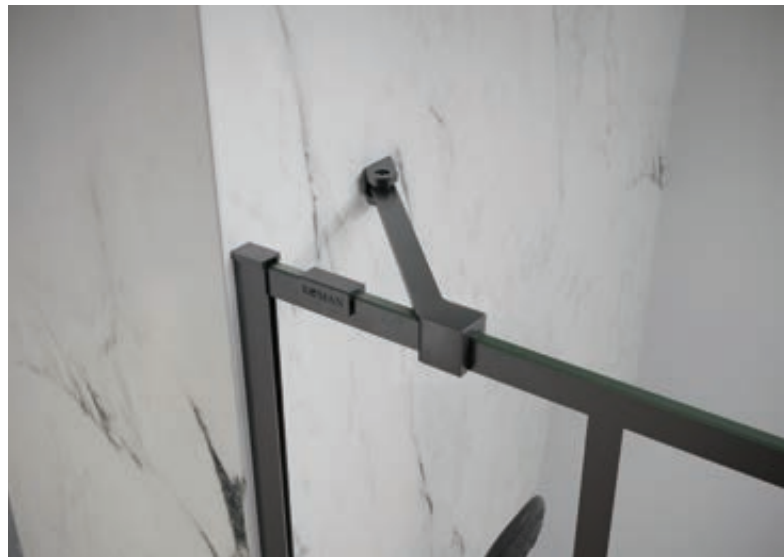

Glass (mm)	Height (mm)	Width (mm)	Adjustment (mm)	Code	Cost ex VAT	Cost inc VAT
10	1500	800	N/A	KLBSGPB	£746.88	£896.25

See page 112 for Black Grid Mirror information