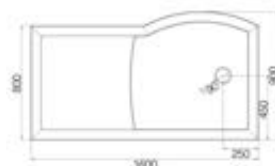

1600 V8GTL - Left Hand Low Level Tray