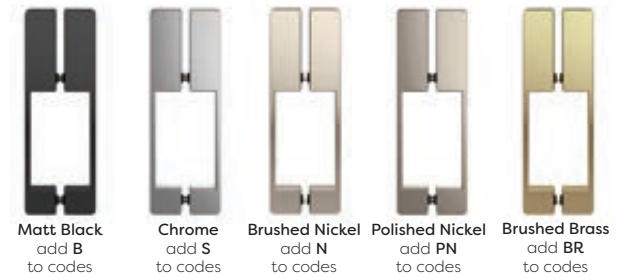

Colour options for hardware:

Please note: Handing must be specified for the correct codes to be ordered

Add your preferred colour letter to codes

Corner Fitting