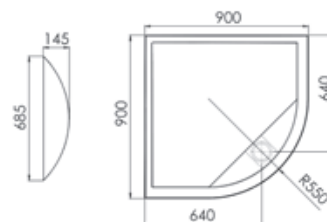

900 x 900mm
Quadrant

Neo Angle Trays

DNT9

DNT129 Right Hand

DNT129 Left Hand

Features and Benefits

- Ultra low profile 40mm nominal height
- Gloss or Matt* finish available in white
- Manufactured using Roman Stone Solid Surface Technology