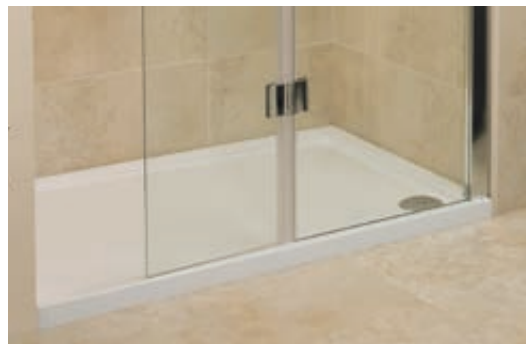

Rectangle

The power shower approved, easy clean, 90mm rapid drain outlet works with the sleek lines of the tray, allowing up to 32 litres of water to be carried away per minute. Manufactured from composite resin capped acrylic it is easy to install as it offers the option of flat to floor or raised on legs installation.