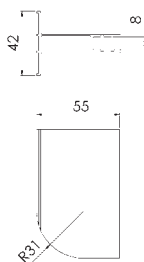

Vinyl Floor Contour Profile Kit

Description	Code	Cost ex VAT	Cost inc VAT
Vinyl Floor Contour Profile Kit	BPO01S	£73.92	£88.70

Compatible Trays	Page
Roman Anti-Slip Trays	82 - 83
Roman Infinity Trays	84 - 85
Roman Low Level Trays	88 - 89