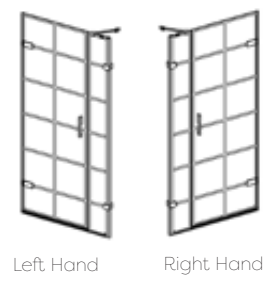

Features and Benefits

- -----
- Matt Black Aluminium Hardware
- -----
- Printed Black Grid design
- -----
- Door is hinged from wall
- -----
- New minimal easy fix wall profile system
- -----
- Adjustable hinges for Inward or Outward opening door
- -----
- Door is hinged from wall
- -----
- Integrated 'tray or floor' Water Safe System
- -----
- Designed for installation to straight vertical walls
- -----
- Optional brace bar included
- -----
- Left or Right handing must be specified when ordering
- -----
- Compatible trays available
- -----

1200 x 800 Corner Fitting (left hand)
1200 x 800 Door, In-Line Panel and Side Panel:
TL1HDRBGBL, TL1HRT2BGBL & THR8BGBL
1200 x 800 Anti-Slip Tray: RST128
Black Shower Basket: RSB07B
Square Black Grid Mirror: MIR01

Alcove Fitting Left or Right handing must be specified when ordering

Enclosure Size (mm)	Handing	Adjustment (mm)	Aperture (mm)	Door Code	In-Line Panel Code	Total Cost ex VAT	Total Cost inc VAT
760	Left hand	733 - 747	500	TL1HD2BGBL	TL1H76BGBL	£1579.13	£1894.95
760	Right hand	733 - 747	500	TL1HD2BGBR	TL1H76BGBR	£1579.13	£1894.95
800	Left hand	773 - 787	500	TL1HD2BGBL	TL1H8BGBL	£1658.60	£1990.32
800	Right hand	773 - 787	500	TL1HD2BGBR	TL1H8BGBR	£1658.60	£1990.32
900	Left hand	873 - 887	640	TL1HDBGBL	TL1H9BGBL	£1738.08	£2085.69
900	Right hand	873 - 887	640	TL1HDBGBR	TL1H9BGBR	£1738.08	£2085.69
1200	Left hand	1173 - 1187	640	TL1HDBGBL	TL1H12BGBL	£1990.34	£2388.41
1200	Right hand	1173 - 1187	640	TL1HDBGBR	TL1H12BGBR	£1990.34	£2388.41

Please note:
Sizes 760, 800, 900, 1000 the Inline Panel consists of one row of grid.
1200, 1400 sizes have an Inline Panel of 2 rows. 1600 size has an Inline Panel of 3 rows

Corner Fitting Left or Right handing must be specified when ordering