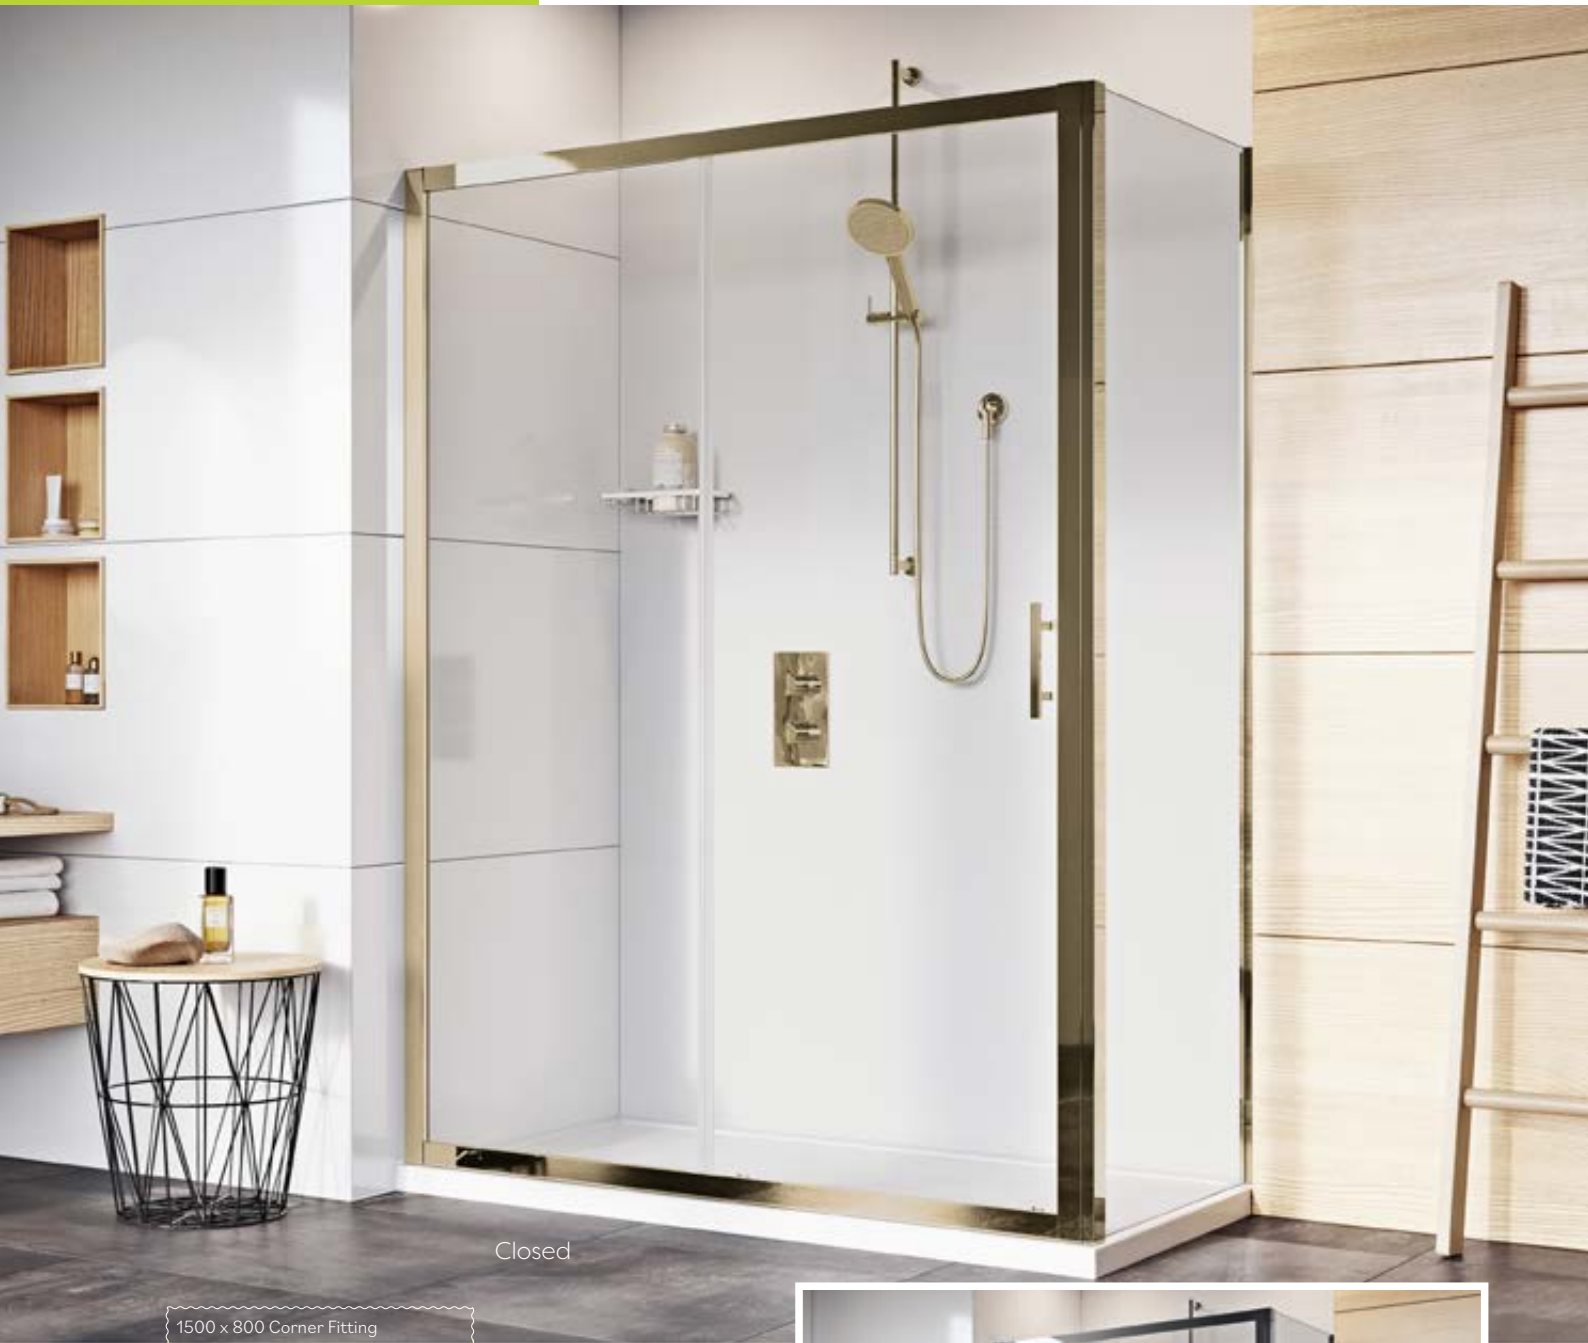

Sliding Door

Closed

1500 x 800 Corner Fitting
Sliding Door and Side Panel with
Brushed Brass finish: N2T1513BBR and
N2GL813BBR
1500 x 800 White Anti Slip Tray: RST158
Shower Basket: RSB03