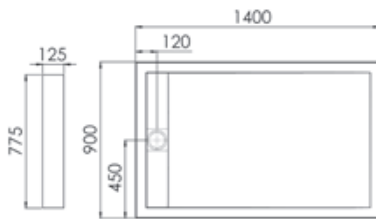

1400 x 900mm