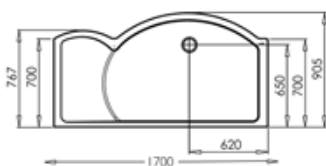

1700 FC1L - Left Hand Low Level Tray