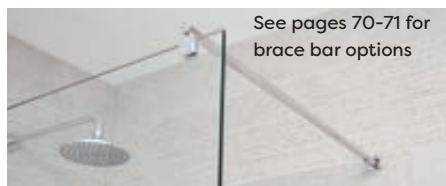

N.B. Due to the nature of the product water integrity cannot be guaranteed - please consult your installer