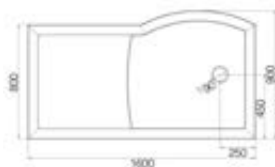

Left Hand V8GT