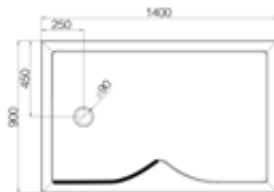

Compatible trays available

1400 Curved Panel
1400mm V8HP13S
Tray V8HTL (left hand)

Panel Size (mm)	Tray Size (mm)	Description	Adjustment (mm)	Code	Cost ex VAT	Cost inc VAT
806	1400	Lumin8 Curved Panel	25	V8HP13S	£721.13	£865.35
663	900	Lumin8 Optional Side Panel	25	V8HPA	£381.46	£457.75