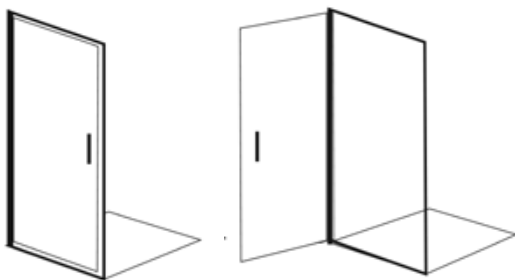

The sliding door action offers wide and easy access, with no protrusion into the bathroom or showering area.

Neo-Angle

This flexible design allows for inward or outward opening door entry. It presents a unique footprint, to work around existing fixtures and fittings.

Bi-Fold Door

Inward opening door presents a flexible space saving solution. Avoids existing fixtures and fittings in the bathroom area.

Pivot Doors

Outward opening door, takes up minimal external space due to the positioning of the hinge point, meaning it protrudes less into the bathroom space.