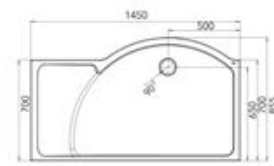

1450 FCT1L - Left Hand Low Level Tray

Tray handing must be specified - see page 87 for tray information