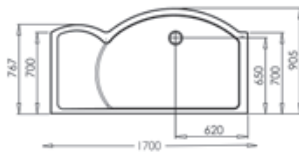

Lumin8

Colossus Tray

(see pages 76 - 77 for Lumin8 Colossus details)

Left Hand - FC1L