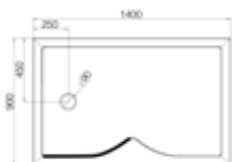

Left Hand - V8HTL