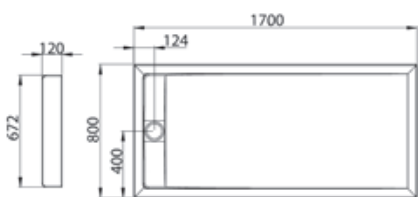

1700 x 800mm

Anti-Slip options*

Size (mm)	Colour	Finish	Code	Cost ex VAT	Cost inc VAT
RECTANGLE					
1000 x 800	White	Matt	IA108*	£577.90	£693.48
1000 x 800	White	Gloss	IAG108	£618.04	£741.64
1200 x 800	White	Matt	IA128*	£650.14	£780.17
1200 x 800	White	Gloss	IAG128	£690.26	£828.31
1200 x 900	White	Matt	IA129*	£674.22	£809.07
1200 x 900	White	Gloss	IAG129	£714.34	£857.21
1400 x 900	White	Matt	IA149*	£746.45	£895.74
1400 x 900	White	Gloss	IAG149	£786.58	£943.89
1600 x 800	White	Matt	IA168*	£770.53	£924.63
1600 x 800	White	Gloss	IAG168	£810.66	£972.79
1700 x 800	White	Matt	IA178*	£802.81	£963.38
1700 x 800	White	Gloss	IAG178	£842.94	£1011.53
QUADRANT					
900 x 900	White	Matt	IA9Q*	£553.83	£664.59
900 x 900	White	Gloss	IAG9Q	£593.96	£712.75