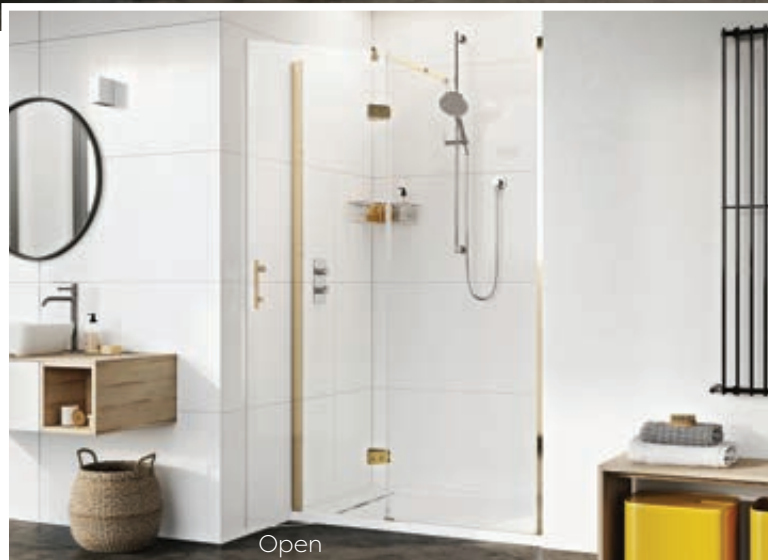

Closed

Open

1200 Alcove Fitting
Hinged Door and In-Line Panel:
NL2HD13BBR and NL2H1213BBR
Roman Infinity Tray: IAG128
Shower Basket: RSB04

Outward Opening