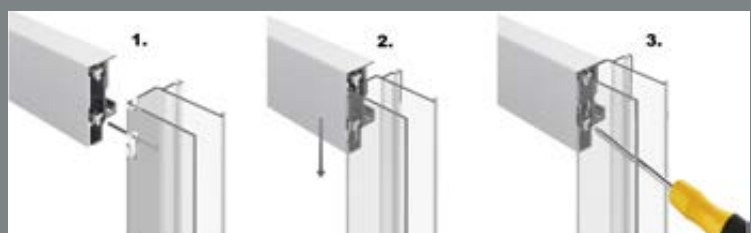

“ I strive for two things in design: simplicity and clarity.
Great design is born of those two things. ”

- Lindon Leader

6mm

&
8mm

Embrace

Sliding Doors

Pivot Doors

Bi-Fold Doors

* Fast Fix assembly now included
on all sliding door enclosures

Semi-Frameless Collection

Imaginative, urbane and innovative showering solutions designed to maximise space.

Our Embrace Collection brings together an innovative and stylish collection of shower enclosures and wetroom panels offering high performance and design benefits at an extremely competitive price. This exclusive range is available in an array of styles and shapes with bi-fold, hinged, quadrant, pivot, sliding doors and bath screens.

Specifications:

- All models feature exquisite chromed hardware and concealed fittings.
- All enclosures in the range are fully approved for use with power showers.
- Models that feature handle entry, present an elegant ergonomic bolt through handle which can be operated from inside and outside the unit.
- All Embrace enclosures and bath screens are supplied pre-coated with Roman Ultra Care - to aid glass protection from day one.

The new fast fix assembly allows a quick and easy installation with minimal labour required.