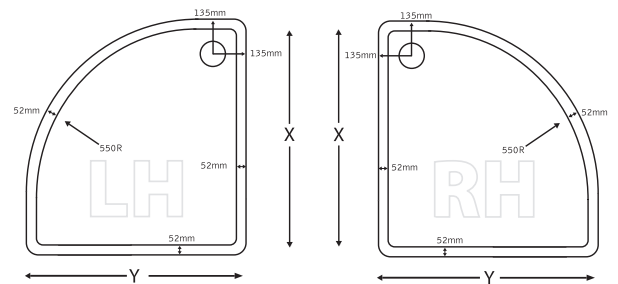

* Left or right handing must be specified

Anti-Slip Kit by Roman

Anti Slip Advantages

- Added reassurance in wet showers
- Easy to apply - after tray installation
- Hygienic and low maintenance
- Resilient and durable
- Solvent free
- Colourless

Possible Areas of Use:

- Shower trays
- Retirement homes and nursing homes
- Clinics and rehabilitation facilities

Only for use with Roman Acrylic Capped Stone Trays