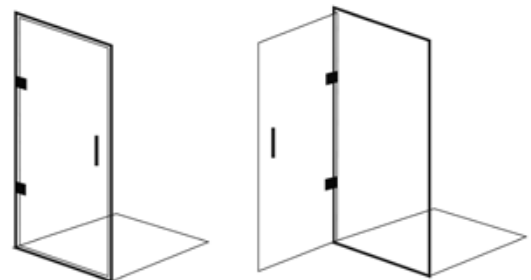

Bi-Fold Door

Inward opening door presents a flexible space saving solution. Avoids existing fixtures and fittings in the bathroom area.

Pivot Doors

Outward opening door, takes up minimal external space due to the positioning of the hinge point, meaning it protrudes less into the bathroom space.

Hinged Doors

Smooth outward opening door, featuring soft self-close hinges for a superior finish.

For Wetroom Panel styles see pages 52 - 79

Contents

Liberty

8mm & 10mm
Frameless Hinged and Sliding

Pages 8 - 29