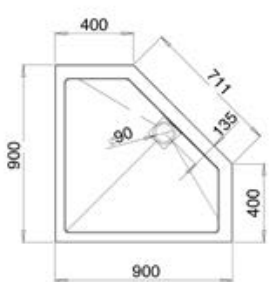

Corner Fitting

Left or Right handing must be specified when ordering

Enclosure Size (mm)	Handing	Adjustment (mm)	Door Code (mm)	Neo-Panels Code	Total Cost ex VAT	Total Cost inc VAT
900 x 900	Left Hand	860 - 875	DXPDB	DXP9PAL	£1951.94	£2342.33
900 x 900	Right Hand	860 - 875	DXPDB	DXP9PAR	£1951.94	£2342.33
1200 x 900	Left Hand	1160 - 1175 & 860 - 875	DXPDB	DXP129PAL	£2168.82	£2602.58
1200 x 900	Right Hand	1160 - 1175 & 860 - 875	DXPDB	DXP129PAR	£2168.82	£2602.58

Left hand

Right hand

Neo-Angle Trays:

See page 86 for full details and pricing

DNT9

DNT129 Left Hand

DNT129 Right Hand

“ Design is not just what it looks like and feels like. Design is how it works. ”