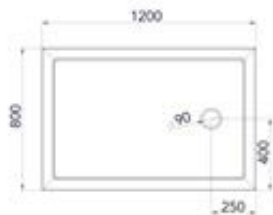

Tray Size (mm)	Description	Finish	White Tray Code	Grey Tray Code	Cost ex VAT	Cost inc VAT
1000 x 800	Anti-Slip Tray	Matt	RST108	RST108MG	£508.41	£610.09
1200 x 800	Anti-Slip Tray	Matt	RST128	RST128MG	£579.13	£694.95
1200 x 900	Anti-Slip Tray	Matt	RST129	RST129MG	£603.20	£723.84
1300 x 800	Anti-Slip Tray	Matt	RST138	RST138MG	£639.32	£767.18
1400 x 900	Anti-Slip Tray	Matt	RST149	RST149MG	£675.44	£810.53
1500 x 700	Anti-Slip Tray	Matt	RST157	RST157MG	£687.08	£824.50
1500 x 800	Anti-Slip Tray	Matt	RST158	RST158MG	£687.08	£824.50
1500 x 900	Anti-Slip Tray	Matt	RST159	RST159MG	£699.52	£839.43
1600 x 700	Anti-Slip Tray	Matt	RST167	RST167MG	£699.52	£839.43
1600 x 800	Anti-Slip Tray	Matt	RST168	RST168MG	£699.52	£839.43
1700 x 800	Anti-Slip Tray	Matt	RST178	RST178MG	£711.95	£854.34
PLINTH AND LEG SET						
Standard Riser Kit			RSTRK01	RSTRK02	£225.62	£270.75