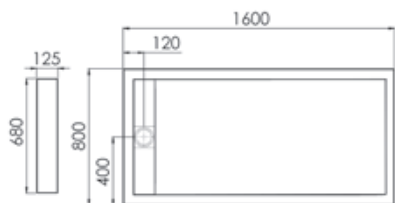

1600 x 800mm