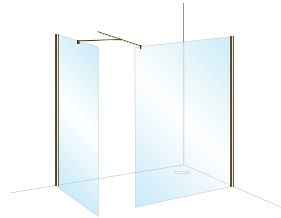

- x2 Corner Panels
- Low Level Brace kit
- Side Panel Brace kit