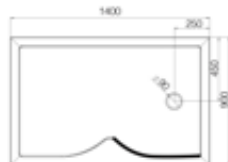

Right Hand - V8HTR

Size (mm)	Tray Colour	Finish	Code	Cost ex VAT	Cost inc VAT
1400 x 900 LH	White	Matt	V8HTLW*	£800.10	£960.12
1400 x 900 RH	Grey	Matt	V8HTLG*	£800.10	£960.12
1400 x 900 LH	White	Matt	V8HTRW*	£800.10	£960.12
1400 x 900 RH	Grey	Matt	V8HTRG*	£800.10	£960.12