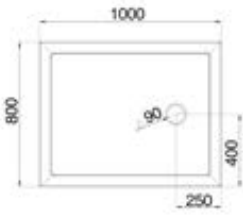

Tray Size (mm)	Description	Finish	White Tray Code	Grey Tray Code	Cost ex VAT	Cost inc VAT
1000 x 800	Anti-Slip Tray	Matt	RST108	RST108MG	£508.41	£610.09
1200 x 800	Anti-Slip Tray	Matt	RST128	RST128MG	£579.13	£694.95
1200 x 900	Anti-Slip Tray	Matt	RST129	RST129MG	£603.20	£723.84
1300 x 800	Anti-Slip Tray	Matt	RST138	RST138MG	£639.32	£767.18
1400 x 900	Anti-Slip Tray	Matt	RST149	RST149MG	£675.44	£810.53
1500 x 700	Anti-Slip Tray	Matt	RST157	RST157MG	£687.08	£824.50
1500 x 800	Anti-Slip Tray	Matt	RST158	RST158MG	£687.08	£824.50
1500 x 900	Anti-Slip Tray	Matt	RST159	RST159MG	£699.52	£839.43
1600 x 700	Anti-Slip Tray	Matt	RST167	RST167MG	£699.52	£839.43
1600 x 800	Anti-Slip Tray	Matt	RST168	RST168MG	£699.52	£839.43
1700 x 800	Anti-Slip Tray	Matt	RST178	RST178MG	£711.95	£854.34
PLINTH AND LEG SET						
Standard Riser Kit			RSTRK01	RSTRK02	£225.62	£270.75