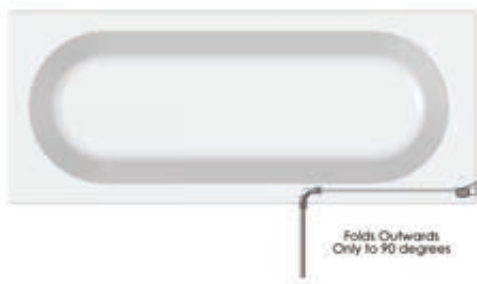

Colour options for hardware:

“ 8mm thick glass for a substantial finish and minimalist framing for a designer look ”

Description	Frame Colour	Handing	Width (mm)	Adjustment (mm)	Code	Cost ex VAT	Cost inc VAT
Outward Opening Bath Screen	Matt Black	Left Hand	910	890 - 910	N2BV213BL	£751.45	£901.74
Outward Opening Bath Screen	Matt Black	Right Hand	910	890 - 910	N2BV213BR	£751.45	£901.74
Outward Opening Bath Screen	Chrome	Left Hand	910	890 - 910	N2BV213SL	£751.45	£901.74
Outward Opening Bath Screen	Chrome	Right Hand	910	890 - 910	N2BV213SR	£751.45	£901.74
Outward Opening Bath Screen	Brushed Brass	Left Hand	910	890 - 910	N2BV213BRL	£751.45	£901.74
Outward Opening Bath Screen	Brushed Brass	Right Hand	910	890 - 910	N2BV213BRR	£751.45	£901.74