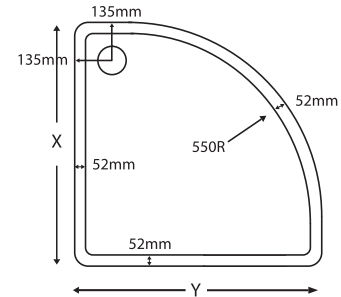

* Left or right handing must be specified

Anti-Slip Kit by Roman

Anti Slip Advantages

- Added reassurance in wet showers
- Easy to apply - after tray installation
- Hygienic and low maintenance
- Resilient and durable
- Solvent free
- Colourless

Possible Areas of Use:

- Shower trays
- Retirement homes and nursing homes
- Clinics and rehabilitation facilities

Only for use with Roman Acrylic Capped Stone Trays