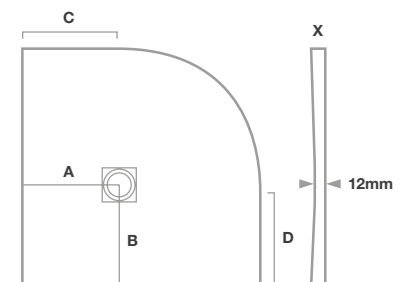

Giorgio2

Giorgio2 is a minimalist designed tray featuring a beautiful natural slate effect, available in four luxury colours and a wide selection of sizes.

A chrome grate is supplied as standard, alternatively a colour matched grate can be purchased to add that extra touch of class.

- / Beautiful natural slate effect finish
- / Highly durable, scratch & slip resistant surface
- / One free tube of colour matched adhesive & sealant with every tray
- / Includes a 34 l/m waste valve & stainless steel grate
- / Colour matched grates available
- / Wide selection of sizes
- / Edges can be trimmed up to 100mm
- / Wetroom compatible
- / 10 year guarantee

Check our website for further technical information

Square & Rectangular Shower Trays | GIORGIO2

See inside cover for product features key

Quadrant Shower Trays

Size (mm)	Black Slate	Graphite Slate	Grey Slate	White Slate	RRP*	A	B	C	D	X	Kg	Stock*
800 x 800	TRG-601-MN	TRG-601-RS	TRG-601-GS	TRG-601-WS	£597.00	300	350	300	300	25	19	●
900 x 900	TRG-602-MN	TRG-602-RS	TRG-602-GS	TRG-602-WS	£607.00	350	350	300	300	31	24	●
1000 x 1000	TRG-603-MN	TRG-603-RS	TRG-603-GS	TRG-603-WS	£725.00	420	420	355	355	31	28	●

Chrome grate and waste included with every tray

Quadrant Offset Shower Trays - Left Hand

Size (mm)	Black Slate	Graphite Slate	Grey Slate	White Slate	RRP*	A	B	C	D	X	Kg
1000 x 800	TRG-701-MN	TRG-701-RS	TRG-701-GS	TRG-701-WS	£642.00	270	270	450	250	27	25
1200 x 800	TRG-703-MN	TRG-703-RS	TRG-703-GS	TRG-703-WS	£698.00	270	270	650	250	27	29
1200 x 900	TRG-705-MN	TRG-705-RS	TRG-705-GS	TRG-705-WS	£744.00	270	270	650	350	27	34

Quadrant Offset Shower Trays - Right Hand