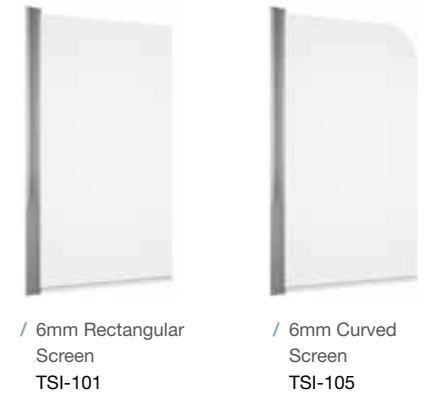

See inside cover for product features key

Messina

The Messina Series of bath screens are supplied in 6mm glass thickness and are protected with the unique Brillo Vetro coating to ensure resistance against soap deposits and aid easy cleaning.

The single and double panel versions feature a rise and fall hinge allowing the seal to lift on and off the bath rim to prevent wear and ensure a tight seal. Messina screens are tested to EN14428 and include high quality die cast chromed hinges.

- / 6mm Brillo Vetro glass
- / 1500mm high
- / 20mm fitting adjustment
- / Tested to EN14428
- / 6mm features a rise & fall hinge that allows the seal to lift on & off the bath rim to prevent wear & ensure a tight seal

See inside cover for product features key

Brillo Vetro is an additional process that our glass is subjected to, which enhances its technical performances and maintains its condition by making it easier to clean, resisting the build up of soap and water deposits. If cleaned regularly, the shower will stay looking like new for many years.

Bathrooms come in a variety of styles and layouts, so the Messina collection includes a range of sizes and formats. Whether you choose a simple single panel screen or a hinged double panel version – with either a square or curved corner – the Tissino commitment to quality is always the same. Tight seals keep water under control, while a 20mm fitting adjustment helps make sure that installation goes smoothly.