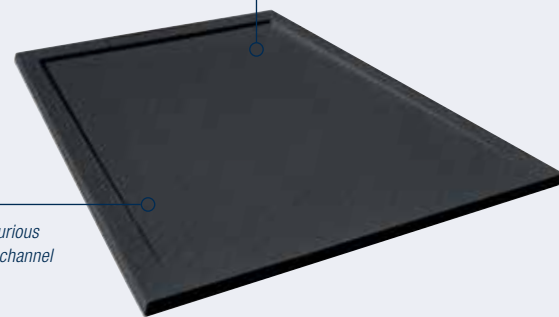

Giorgio Lux

There's a unique design feature built into the Giorgio Lux shower tray, a detail that ensures water flows away freely without the use of a visible grate. This stylish stone resin tray is designed with an integrated maxi-flow waste outlet, so as the water hits the surface, it is channelled away discreetly and efficiently.

It's just one more reason to love this exquisitely styled shower tray with its coolly understated slate effect finish. The luxurious material resists scratches and provides users with the perfect place to enjoy their shower – a sleek, slip-resistant surface that adds a touch of class to any shower enclosure.

- / Beautiful natural slate effect finish
- / Highly durable, scratch & slip resistant surface
- / Unique hidden & maxi-flow waste design
- / Wide selection of sizes
- / One free tube of colour matched adhesive & sealant with every tray
- / Wetroom compatible
- / 10 year guarantee

Integrated maxi-flow waste outlet, allows water to flow away freely without the use of a visible grate

Stone resin slip-resistant luxurious surface with directional flow channel

/ Graphite Slate

/ Grey Slate

/ White Slate

Adhesive & Sealant

Black Slate	Graphite Slate	Grey Slate	White Slate	RRP*
TRG-902-MN	TRG-902-RS	TRG-902-GS	TRG-902-WS	£37.00

Colour matched to the Giorgio Series

One free tube of adhesive & sealant with every tray