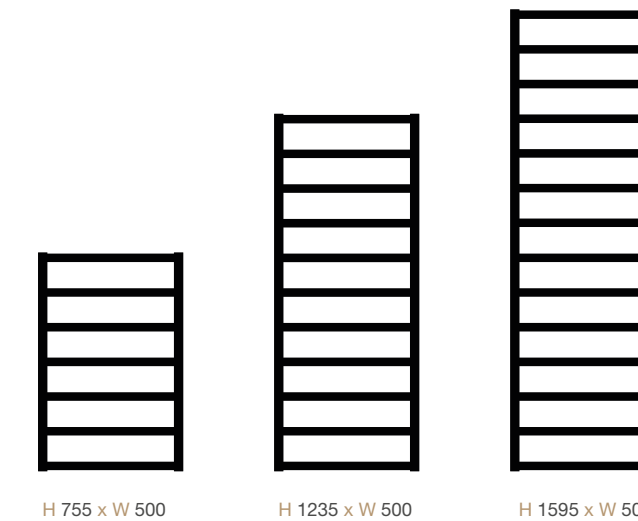

H 755 x W 500

H 1235 x W 500

H 1595 x W 500