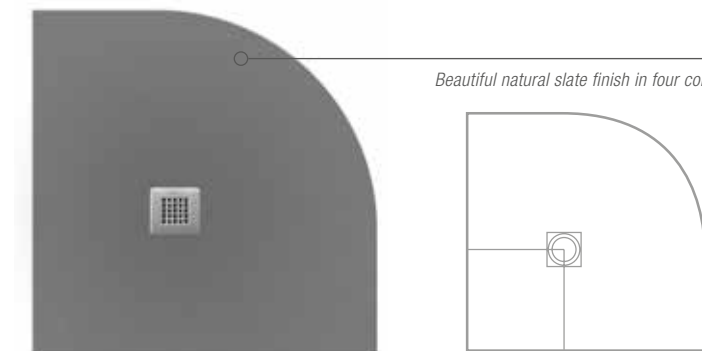

10mm thickness, featuring a natural slate finish

Highly durable, scratch and slip resistant surface with polyester resin core and gel coat cap

Stainless steel grate supplied as standard

Colour matched grates available