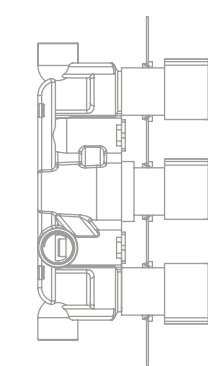

Matching square triple handle thermostatic shower valves complete the contemporary look

Concealed Triple Handle Thermostatic Shower Valves