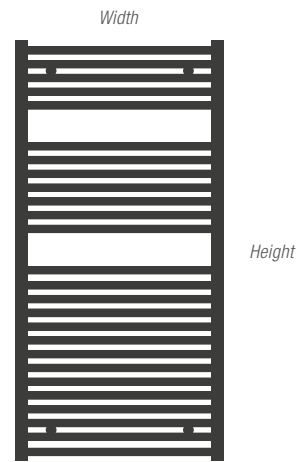

Hugo2 Hanger

Finish	Code	RRP*
400mm	THU-204-CP	£66.00
500mm	THU-205-CP	£79.00

Towel hangers can only be used with the Hugo2 towel rails

Three Easy Steps:

1

CHOOSE YOUR TOWEL RAIL SIZE & COLOUR

See page 157 for shape and finish.