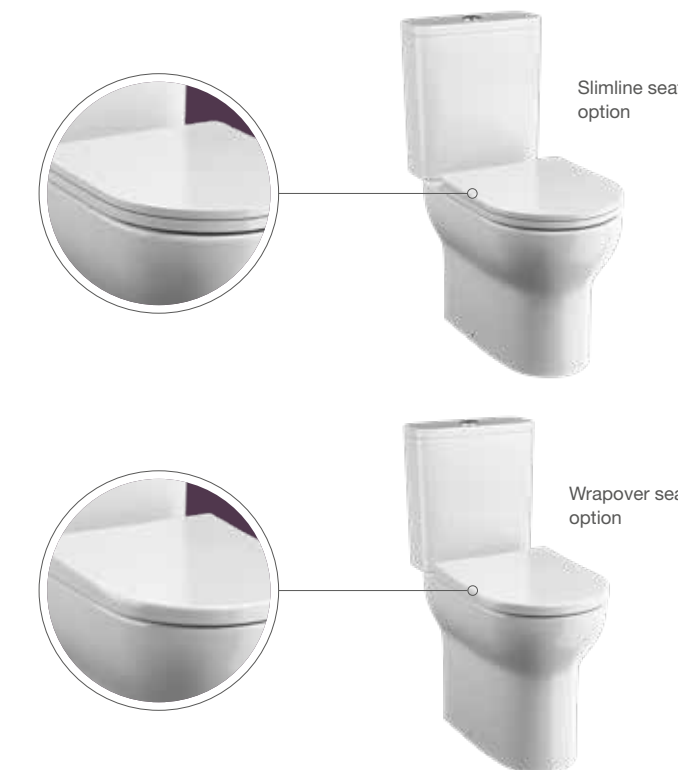

Seats

Choose between two seat designs – the wrapover or the slimline. With lids designed to fully cover the seat, the wrapover seat offers a clean look and works well paired with close coupled models where the cistern sits directly behind the toilet bowl.

Alternatively, the slimline seat is an ideal companion for back to wall pans for a more minimal overall look.

- / Soft Close Seats
- / Choice of matching fixing cover (Matt Black, Brushed Brass or Chrome)
- / Easy Clip Fix.