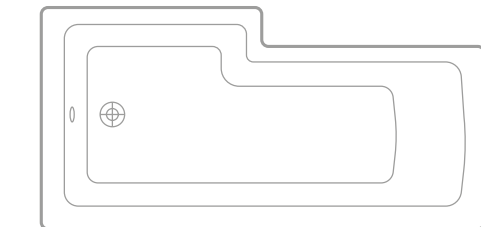

Right-hand configuration shown