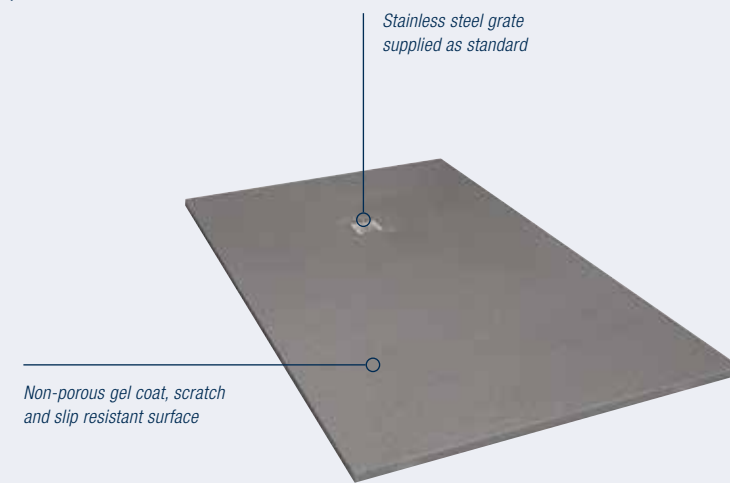

Giorgio2

Giorgio2 is a minimalist designed tray featuring a beautiful natural slate effect, available in four luxury colours and a wide selection of sizes.

A chrome grate is supplied as standard, alternatively a colour matched grate can be purchased to add that extra touch of class.

- / Beautiful natural slate effect finish
- / Highly durable, scratch & slip resistant surface
- / One free tube of colour matched adhesive & sealant with every tray
- / Includes a 34 l/m waste valve & stainless steel grate
- / Colour matched grates available
- / Wide selection of sizes
- / Edges can be trimmed up to 100mm
- / Wetroom compatible
- / 10 year guarantee

Check our website for further technical information