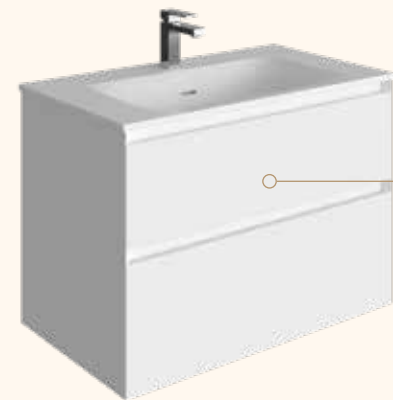

Mozzano

Refined and elegant, Mozzano is designed to bring a contemporary storage solution to the bathroom. Available in two sizes and four colours as well as a tall storage unit, Mozzano also features soft close handleless drawers with non-slip mats and glass panels that ensure easy access to your products stored inside.

- / Soft close handleless drawers
- / Reversible L/H or R/H doors on the tall storage unit

Quality Mark indicates the highest possible standards in product testing and finish.

Soft close handleless drawers